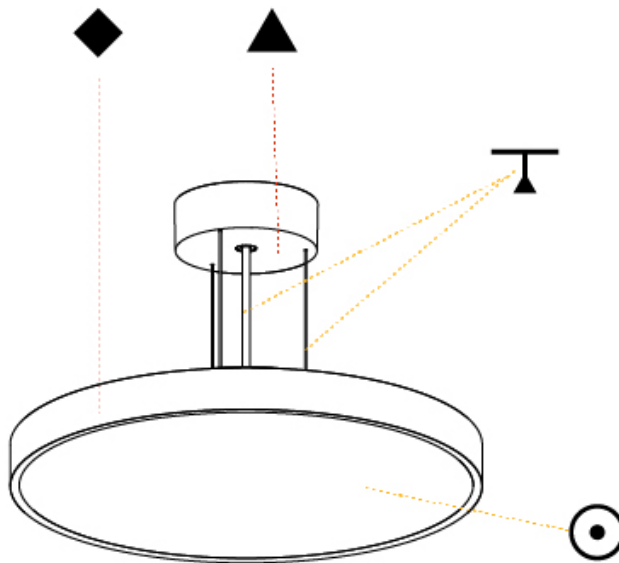

A300002-

PROJECT _____

TYPE _____

SPECIFIER _____

QUANTITY _____

DATE _____

A