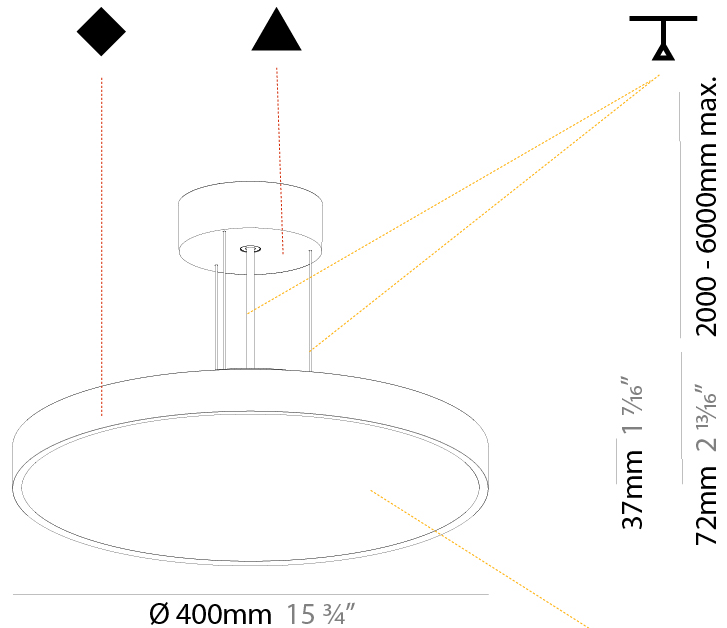

GENERAL

Series: Sign Diva
Subseries: Sign Diva
Brand: Prolicht
Division: Architectural
Mounting Type: Suspension
Mounting Location: Ceiling
Subcategory: Pendant

PHYSICAL

Shape: Round
Diameter (mm): 400
Diameter (in): 15 3/4
Height (mm): 72
Height (in): 2 13/16
Max. Overall Height (mm): 2072
Max. Overall Height (in): 81 7/16
Light Distribution: Direct
Weight (kg): 2.972
Weight (lbs): 6.55
Diffuser: PMMA - Opal / Micro-Prism / Sparkling Secret / Vintage Industrial with Shine Ring
Fixture Finish: SSR / BKV / CWI / CRY / HAB / UFT / ITA / RUA / FTG / MYG / LOD / PUS / FRO / FUP / KIA / POP / BLS / SPG / MEY / GOH / GUM / CHC / COM / ABZ / JAG / OBR / MOS / ROR
Fixture Material: Extruded Aluminum / Steel
Cable Details: 2000mm or 6000mm Transparent Cable

ELECTRICAL

Lamp Type: LED (Zhaga Standard)
Input Wattage (W): 19.8
Total Output Wattage (W): 16
Dimming: Tri-Mode (Non-Dimming and Phase Dimming (120Vac only) and 0-10V Dimming)
Driver Included: Yes
Driver Location: Integrated
Driver Type: Constant Current - Universal
Driver Class: Class 2
Input Voltage (V): 120 - 277
Constant Current (MA): 500

LED

Color Temperature (°K): 2700 / 3000 / 3500 / 4000
Max. Delivered Lumen (lm): 1160 / 1733 / 1741 / 1776
CRI: >90 CRI
Lamp Life (hrs): 50000

OPTICAL

RATINGS AND CERTIFICATIONS

Certified By: Certified for North American Standards
IP rating: IP20